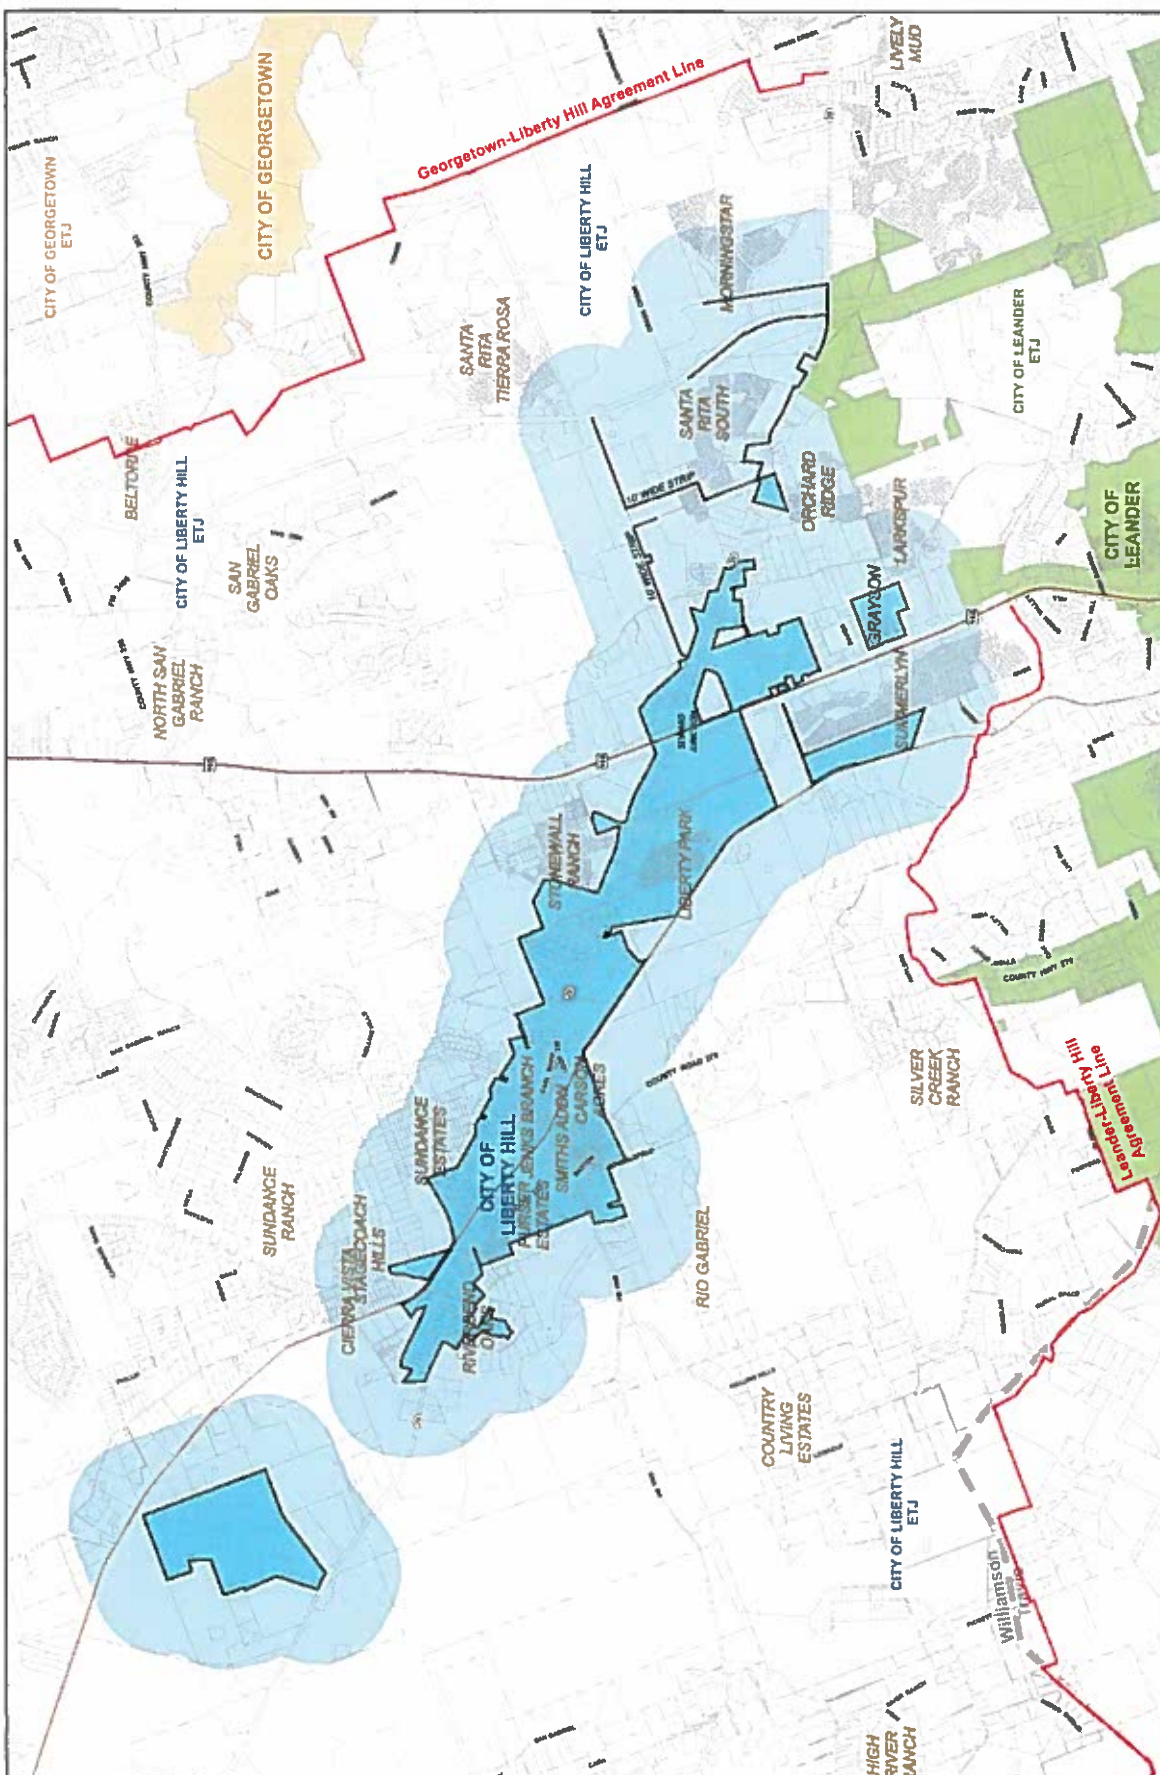

**Legend**

- Railroad
- Liberty Hill City Limit
- 1/2 Mile Liberty Hill ETJ
- Liberty Hill ETJ
- County Lines

**CITY OF**  
**Liberty Hill**  
 P.O. BOX 1820 • Liberty Hill, Texas 78642  
 Phone (512) 775-5418  
 Fax (512) 775-5418

**CITY LIMITS AND ETJ MAP**  
 Liberty Hill, Texas  
 JANUARY 2019

**DRAFT**

This is a working draft of the City of Liberty Hill City Limits and ETJ Map. It is for informational purposes only and may not be used for any other purpose without the express written consent of the City of Liberty Hill. The City of Liberty Hill is not responsible for any errors or omissions in this map.